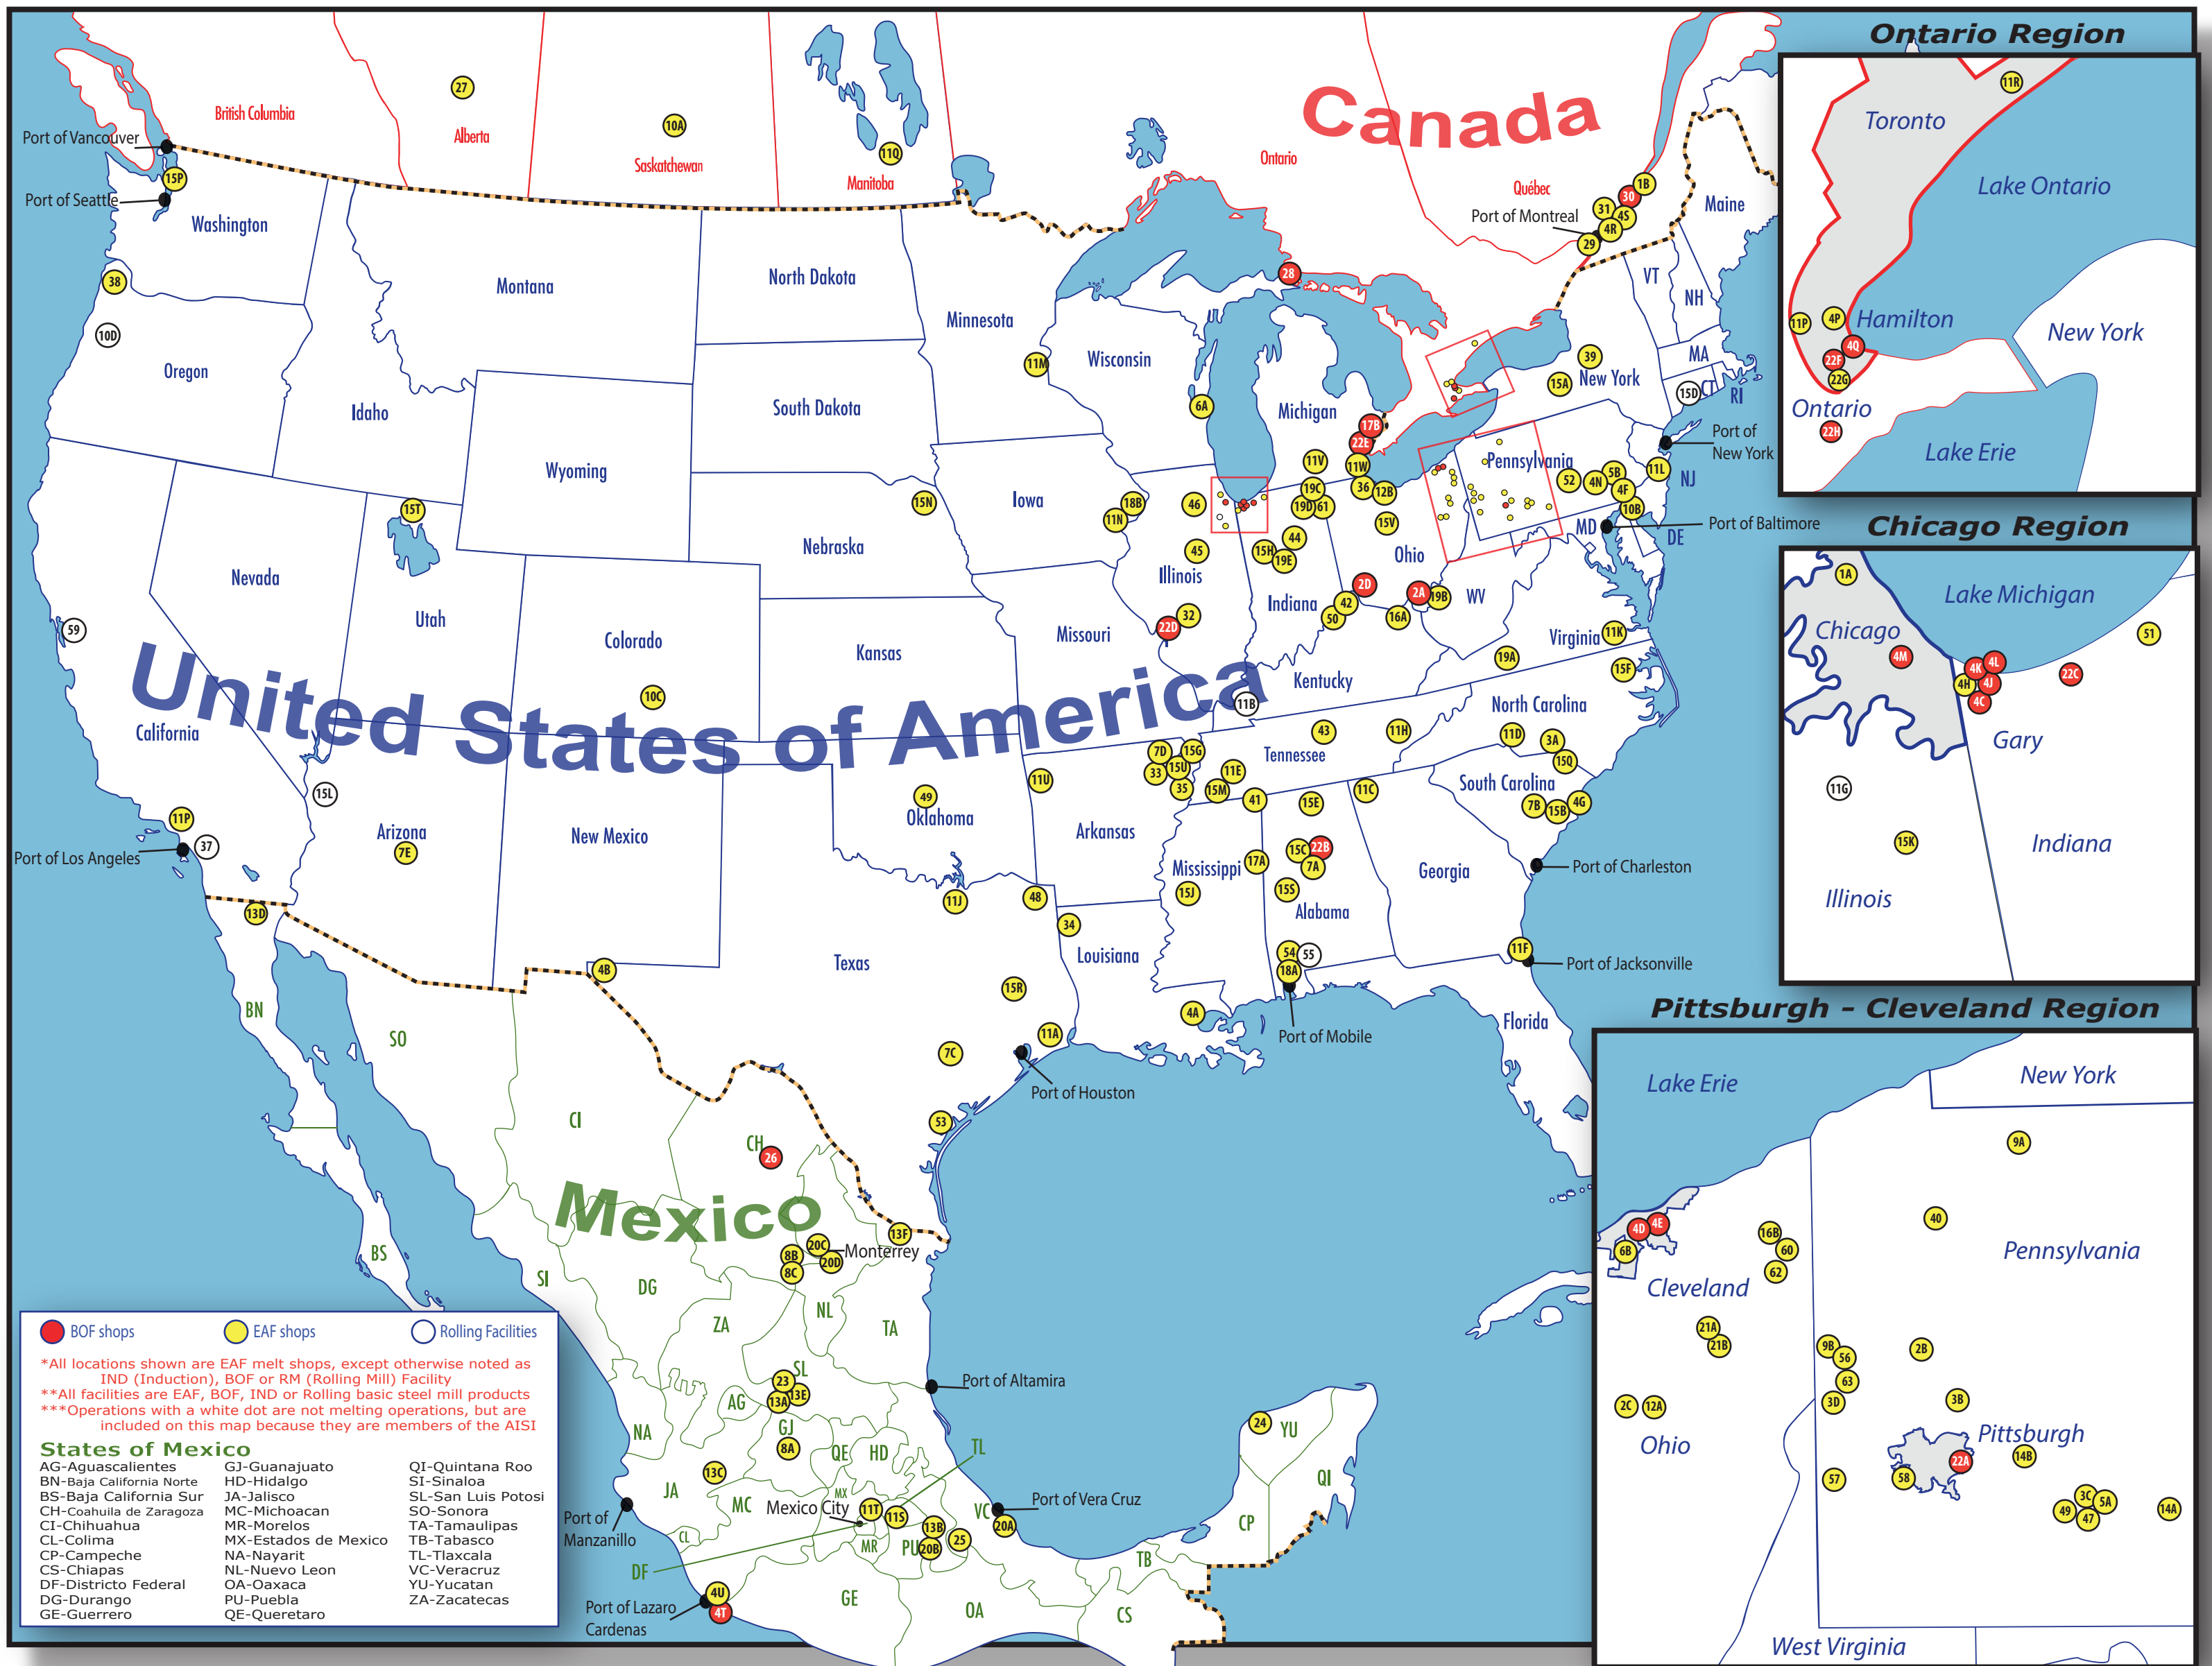

Steel Plants of North America

#	COMPANY NAME	LOCATION	(000) tons	#	COMPANY NAME	LOCATION	(000) tons	#	COMPANY NAME	LOCATION	(000) tons	#	COMPANY NAME	LOCATION	(000) tons				
A. Finkl & Sons Co.																			
1A	A. Finkl & Sons Co.	Chicago, IL	100	Elwood Group												United States Steel Corporation			
1B	Sorel Forge	St-Joseph-de-Sorel, Québec, Canada	80	9A	Elwood National Steel	Irvine, PA	77	15A	Nucor Steel - Auburn, Inc.	Auburn, NY	496	22A	BOF US Steel - Mon Valley Works	Braddock, PA	2899				
AK Steel Corp.																			
2A	BOF AK Steel Corp. - Ashland	Ashland, KY	2546	9B	Elwood Quality Steels Co.	New Castle, PA	386	15B	Nucor Steel - Berkeley	Huger, SC	3439	22B	BOF US Steel - Fairfield Works	Fairfield, AL	2400				
2B	AK Steel Corp. - Butler	Butler, PA	1543	EVRAZ North America												22C	BOF US Steel - Gary Works (No. 1 BOP & Q-BOP)	Gary, IN	8102
2C	AK Steel Corp. - Mansfield	Mansfield, OH	882	10A	EVRAZ Regina	Regina, Saskatchewan, Canada	1213	15C	Nucor Steel - Birmingham Inc.	Birmingham, AL	661	22D	BOF US Steel - Granite City Works	Granite City, IL	2866				
2D	BOF AK Steel Corp. - Middletown	Middletown, OH	2899	10B	EVRAZ Claymont Steel	Claymont, DE	496	15D	Nucor Steel - Connecticut Inc.	Wallingford, CT	2403	22E	BOF US Steel - Great Lakes Works	Ecorse, MI	3527				
Allegheny Technologies Inc.																			
3A	IND ATI Alvinc	Monroe, NC	-	10C	EVRAZ Pueblo	Pueblo, CO	1213	15E	Nucor Steel - Decatur, L.L.C.	Trinity, AL	992	22F	BOF US Steel - Hamilton Works (BOF Shop)	Hamilton, Ontario, Canada	2701				
3B	Allegheny Ludlum - Brackenridge Works	Brackenridge, PA	551	10D	EVRAZ Portland	Portland, OR	2899	15F	Nucor Steel - Hertford	Colefield, NC	992	22G	US Steel - Hamilton Works (EAF Shop)	Hamilton, Ontario, Canada	717				
3C	Allegheny Ludlum - Latrobe Works	Latrobe, PA	20	Gerdau Long Steel North America												22H	BOF US Steel - Lake Erie Works	Nanticoke, Ontario, Canada	2866
3D	Allegheny Ludlum - Midland Works	Midland, PA	551	11A	Gerdau Long Steel North America - Beaumont	Beaumont, TX	656	Optima Acquisitions, LLC											
ArcelorMittal North America																			
ArcelorMittal USA																			
4A	ArcelorMittal - Bayou Steel	La Place, LA	794	11B	Gerdau Long Steel North America - Calvert	Calvert City, KY	904	16A	Optima Specialty Steel, Inc (planned shut down 2013)	Ashland, KY	402	Independent Steel Plants							
4B	ArcelorMittal - Vinton	El Paso, TX	276	11C	Gerdau Long Steel North America - Cartersville	Cartersville, GA	904	16B	Warren Steel Holdings	Warren, OH	441	Mexico							
4C	BOF ArcelorMittal - Burns Harbor	East Chicago, IN	6173	11D	Gerdau Long Steel North America - Charlotte	Charlotte, NC	452	15M	Nucor Steel - Kingman	Kingman, AZ	882	23	Aceros Fonderia	San Luis Potosi, Mexico	529				
4D	BOF ArcelorMittal - Cleveland East	Cleveland, OH	2535	11E	Gerdau Long Steel North America - Jackson	Jackson, TN	617	15N	Nucor Steel - Memphis	Memphis, TN	992	24	Siderurgica Yucatan S.A. de C.V.	Merida, Yucatan, Mexico	66				
4E	BOF ArcelorMittal - Cleveland West	Cleveland, OH	2094	11F	Gerdau Long Steel North America - Jacksonville	Baldwin, FL	661	15O	Nucor Steel - Nebraska	Norfolk, NE	992	25	Talleres y Acero S.A. de C.V. (TYASA)	Orizaba, Veracruz, Mexico	441				
4F	ArcelorMittal - Coatesville	Coatesville, PA	970	11G	Gerdau Long Steel North America - Joliet	Joliet, IL	1102	15P	Nucor Steel - Seattle Inc.	Seattle, WA	783	26	BOF AHMSA - Altos Hornos de Mexico, S.A. de C.V.	Monclova, Coahuila, Mexico	4189				
4G	ArcelorMittal - Georgetown	Georgetown, SC	1102	11H	Gerdau Long Steel North America - Knoxville	Knoxville, TN	496	15Q	Nucor Steel - South Carolina	Darlington, SC	1047	Canada							
4H	ArcelorMittal - Indiana Harbor Bar	East Chicago, IN	507	11I	Gerdau Long Steel North America - Midlothian	Midlothian, TX	1786	15R	Nucor Steel - Texas	Jewett, TX	1213	27	AltaSteel Ltd. (a Scaw Metals Group Co.)	Edmonton, Alberta, Canada	386				
4I	BOF ArcelorMittal - Indiana Harbor #2	East Chicago, IN	2205	11J	Gerdau Long Steel North America - Petersburg	Petersburg, VA	1190	15S	Nucor Steel - Tuscaloosa Inc.	Tuscaloosa, AL	1301	28	BOF Essar Steel Algoma Inc.	Sault Ste. Marie, Ontario, Canada	3527				
4K	BOF ArcelorMittal - Indiana Harbor #3	East Chicago, IN	2976	11K	Gerdau Long Steel North America - Sayreville	Sayreville, NJ	805	15T	Nucor Steel - Utah	Plymouth, UT	992	29	Ivaco Rolling Mills	L'Original, Ontario, Canada	496				
4L	BOF ArcelorMittal - Indiana Harbor #4	East Chicago, IN	3638	11L	Gerdau Long Steel North America - St Paul, MN	St. Paul, MN	606	15U	Nucor - Yamato Steel Company	Armour, AR	2579	30	BOF Rio Tinto Iron & Titanium (RTIT)	Sorel Tracy, Québec, Canada	1102				
4M	BOF ArcelorMittal - Riverdale	Riverdale, IL	1102	11M	Gerdau Long Steel North America - Wilton	Wilton, IA	342	15V	Nucor Steel - Marion Inc.	Marion, OH	397	31	Schmoitz Bickenbach - Sorel Forge	St. Joseph de Sorel, Québec, Canada	88				
4N	ArcelorMittal - Steelton	Steelton, PA	1213	11N	Gerdau Long Steel North America - California	Rancho Cucamonga, CA	750	Severstal North America											
ArcelorMittal Canada																			
4P	ArcelorMittal Dofasco - Hamilton (EAF Shop)	Hamilton, Ontario, Canada	1389	11P	Gerdau Long Steel North America - Cambridge	Cambridge, Ontario, Canada	397	17A	Severstal Columbus	Columbus, MS	2370	SSAB Americas							
4Q	BOF ArcelorMittal Dofasco - Hamilton (BOF Shop)	Hamilton, Ontario, Canada	3373	11Q	Gerdau Long Steel North America - Manitoba	Selkirk, Manitoba, Canada	276	17B	BOF Severstal Dearborn	Dearborn, MI	4519	18A	SSAB Axis Steel Works	Mobile, AL	1378				
4R	ArcelorMittal Contrecoeur East	Contrecoeur, Québec, Canada	1874	11R	Gerdau Long Steel North America - Whitby	Whitby, Ontario, Canada	1058	18B	SSAB Montpelier Works	Montpelier, IA	1246	18C	SSAB Montpelier Works	Montpelier, IA	1246				
4S	ArcelorMittal Contrecoeur West	Contrecoeur, Québec, Canada	717	Mexico															
ArcelorMittal Mexico																			
4T	BOF ArcelorMittal - Lazaro Cardenas S.A. de C.V. (BOF Shop)	Lazaro-Cardenas, Michoacán, Mexico	2205	10E	Gerdau Corsas - Aceros Corsas	Ecatepec, Tlaxcala, Mexico	165	Steel Dynamics, Inc.											
4U	ArcelorMittal - Lazaro Cardenas S.A. de C.V. (EAF Shop)	Lazaro-Cardenas, Michoacán, Mexico	4409	10T	Gerdau Corsas - Tultitlan	Tultitlan, Mexico	331	19A	Steel Dynamics Roanoke Bar Div.	Roanoke, VA	722	The Timken Co.							
Carpenter Steel																			
5A	Carpenter Latrobe Specialty Steel	Latrobe, PA	61	Gerdau Special Steel North America												21A	The Timken Co. - Faircrest	Canton, OH	871
5B	Carpenter Technology Corp.	Reading, PA	193	11A	Gerdau Special Steel North America - Fort Smith	Fort Smith, AR	507	21B	The Timken Co. - Harrison	Canton, OH	683	Techint							
Charter Steel																			
6A	Charter Steel	Saukville, WI	639	11B	Gerdau Special Steel North America - Jackson	Jackson, MI	358	20A	Techint - Tenaris Tamsa	Veracruz, Mexico	992	U.S.							
6B	Charter Steel	Cleveland, OH	248	11C	Gerdau Special Steel North America - Monroe	Monroe, MI	551	20B	Ternium - Puebla	Puebla, Mexico	937	32	Alton Steel	Alton, IL	772				
Commercial Metals Co.																			
7A	Commercial Metals - Alabama	Birmingham, AL	661	11D	Gerdau Special Steel North America - Canton, OH	Canton, OH	1394	20C	Ternium - Guerrero	Monterrey, Nuevo Leon, Mexico	2425	33	Arkansas Steel Associates (Yamato/Sumitomo)	Newport, AR	165				
7B	Commercial Metals - South Carolina	Cayce, SC	882	11E	Republic Steel - Lorain Hot Rolled Bar Plant	Lorain, OH	1200	20D	Ternium - Norte	Apodaca, Nuevo Leon, Mexico	661	34	Benteler Steel/Tube (projected start-up scheduled 2018)	Caddo-Bossier, LA	440				
7C	Commercial Metals - Texas	Sequin, TX	992	Grupo Simec - Republic Steel												35	Big River Steel, LLC (projected start-up scheduled 2015)	Osceola, AR	?
7D	Commercial Metals - Arkansas	Newport, AR	331	13A	Compañia Siderurgica de Aceros DM (CSC)	San Luis Potosi, Mexico	551	36	Bluescope Steel North America	Delta, OH	2183	California Steel Industries							
7E	Commercial Metals - Mesa	Mesa, AZ	287	13B	Compañia Siderurgica de Apizaco (CSC)	Apizaco, Tlaxcala, Mexico	441	37	RM California Steel Industries	Fontana, CA	2183	38	Cascade Steel Rolling Mills, Inc.	McMinnville, OR	882				
Deacero, S.A. de C.V.																			
8A	Deacero, S.A. de C.V. - Celaya Plant	Villagrás, Guanajuato, Mexico	2425	13C	Compañia Siderurgica de Guadalajara (CSC)	Guadalajara, Jalisco, Mexico	441	38	Cascade Steel Rolling Mills, Inc.	McMinnville, OR	882	39	Crucible Industries LLC	Syracuse, NY	50				
8B	Deacero, S.A. de C.V. - Ramos Arizpe	Ramos Arizpe, Mexico	717	13D	Compañia Siderurgica de California (CSC)	Mexicali, Baja, Mexico	474	40	Electralloy (a G.O. Carlson, Inc. company)	Oil City, PA	61	40	Gallatin Steel (I.V. Arcelor Mittal & Gerdau Long Steel North America)	Ghent, KY	331				
8C	Deacero, S.A. de C.V. - Saltillo Plant	Ramos Arizpe, Mexico	1653	13E	Compañia Siderurgica de San Luis Potosi (CSC)	San Luis Potosi, Mexico	331	41	Eco Steel Recycling, LLC	Amory, MS	805	41	GKN Hoegaanes Corp. - Gallatin	Gallatin, TN	331				
AIM Market Research																			
119 Berwyn Road, Pittsburgh, PA 15237, 412.366.7778																			
www.aimmarketresearch.com, email - info@aimmarketresearch.com																			